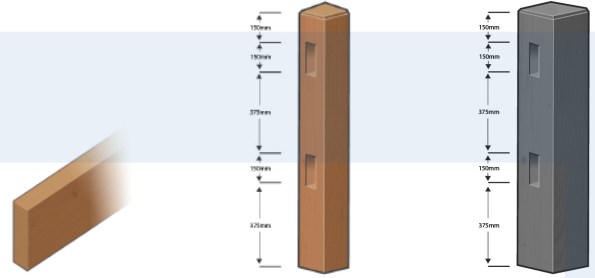

2 Rail Fencing System

Post/Rail Options

Standard Rail
150x50

Standard Post
150x150
1200 High

Optional Post
200x200
1200 High

Post/Rail Options

Optional Rail
200x50

150x150
1200 High

200x200
1200 High

Post Top Options

Chamfer
(Standard)

Plain

Bevel

Pitched

Pyramid