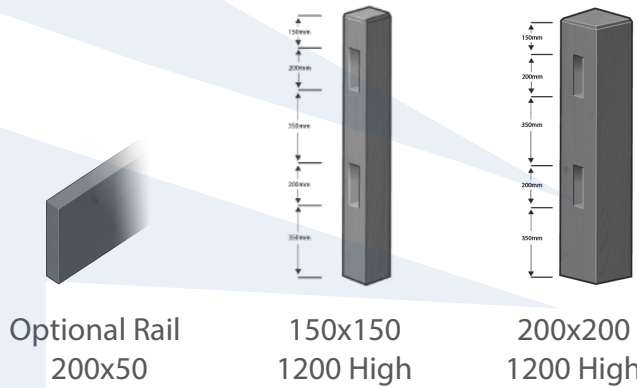

2 Rail Fencing System

Post/Rail Options

Standard Rail
150x50

Standard Post
150x150
1200 High

Optional Post
200x200
1200 High

Post/Rail Options

Optional Rail
200x50

150x150
1200 High

200x200
1200 High

Post Top Options

Chamfer
(Standard)

Plain

Bevel

Pitched

Pyramid