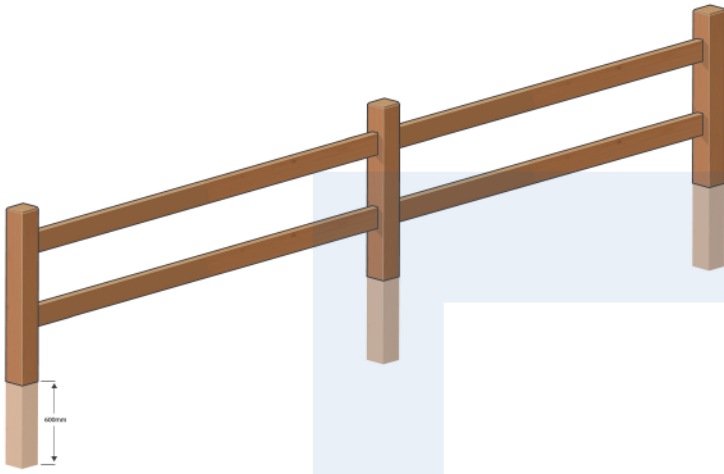

2 Rail Fencing System

Post/Rail Options

Standard Rail
150x50

Standard Post
150x150
1200 High

Optional Post
200x200
1200 High

Post/Rail Options

Optional Rail
200x50

150x150
1200 High

200x200
1200 High

Post Top Options

Chamfer
(Standard)

Plain

Bevel

Pitched

Pyramid